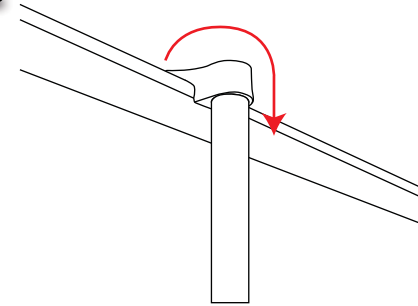

Giant Mosquito

Height (mm)	Weight (kg)
850mm	4.35kg
1000mm	4.68kg
1200mm	6.28kg
1500mm	7.12kg
2000mm	8.54kg

Visible graphic Area: 3000mm(h) x 850/1000/1200/1500/2000mm(w)
Recommended Graphic Thickness: 300 microns

Giant Mosquito

1

2

3

4

Giant Mosquito

Attaching Graphic