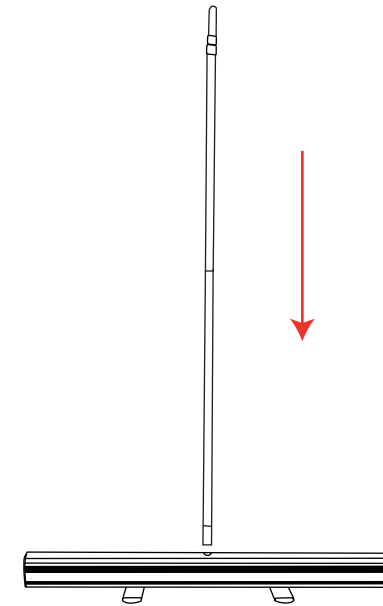

Giant Mosquito

Height (mm)	Weight (kg)
850mm	4.35kg
1000mm	4.68kg
1200mm	6.28kg
1500mm	7.12kg
2000mm	8.54kg

Visible graphic Area: 3000mm(h) x 850/1000/1200/1500/2000mm(w)
Recommended Graphic Thickness: 300 microns

Giant Mosquito

1

2

3

4

Giant Mosquito

Attaching Graphic