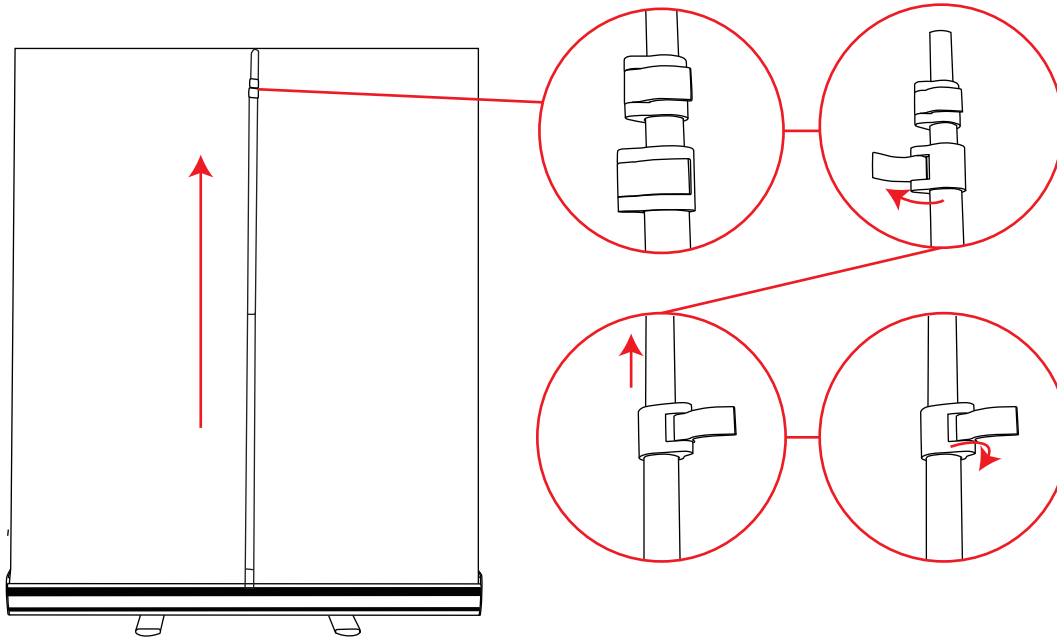

Giant Mosquito

Height (mm)	Weight (kg)
850mm	4.35kg
1000mm	4.68kg
1200mm	6.28kg
1500mm	7.12kg
2000mm	8.54kg

Visible graphic Area: 3000mm(h) x 850/1000/1200/1500/2000mm(w)
Recommended Graphic Thickness: 300 microns

Giant Mosquito

1

2

3

4

Giant Mosquito

Attaching Graphic