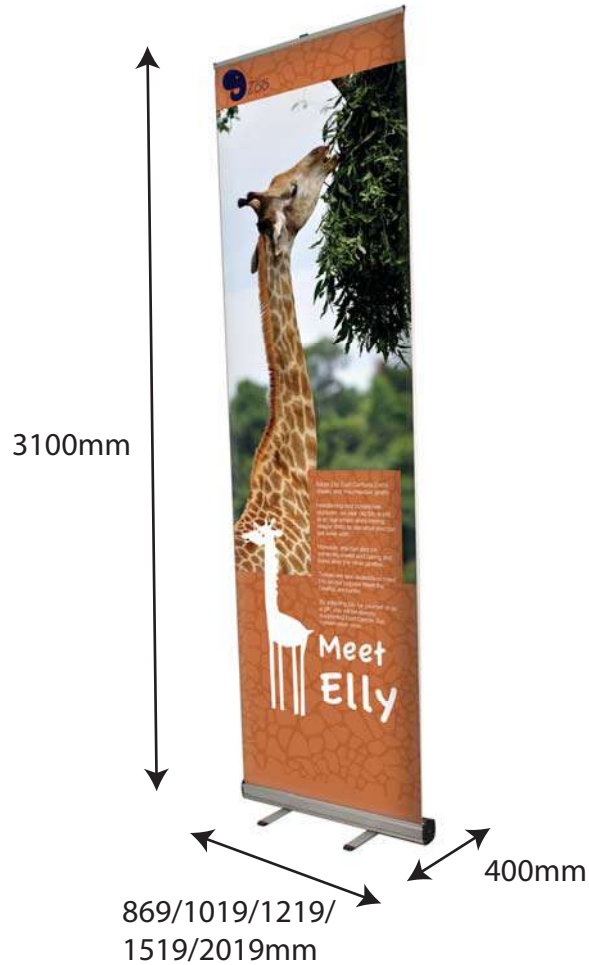

Giant Mosquito

Height (mm)	Weight (kg)
850mm	4.35kg
1000mm	4.68kg
1200mm	6.28kg
1500mm	7.12kg
2000mm	8.54kg

Visible graphic Area: 3000mm(h) x 850/1000/1200/1500/2000mm(w)
Recommended Graphic Thickness: 300 microns

Giant Mosquito

1

2

3

4

Giant Mosquito

Attaching Graphic