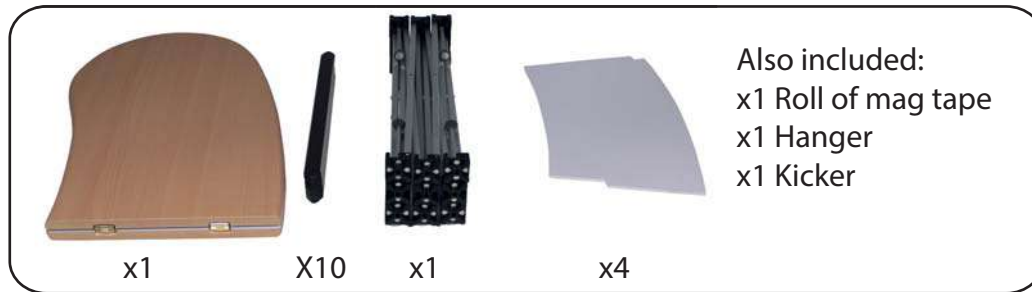

Pop up Counta

Visible Graphic Area: 950mm(h) x2060mm(w)
Recommended Graphic thickness: 440microns min

Pop up Counta

Shelf Layout

Pop up Counta

Graphic fixing