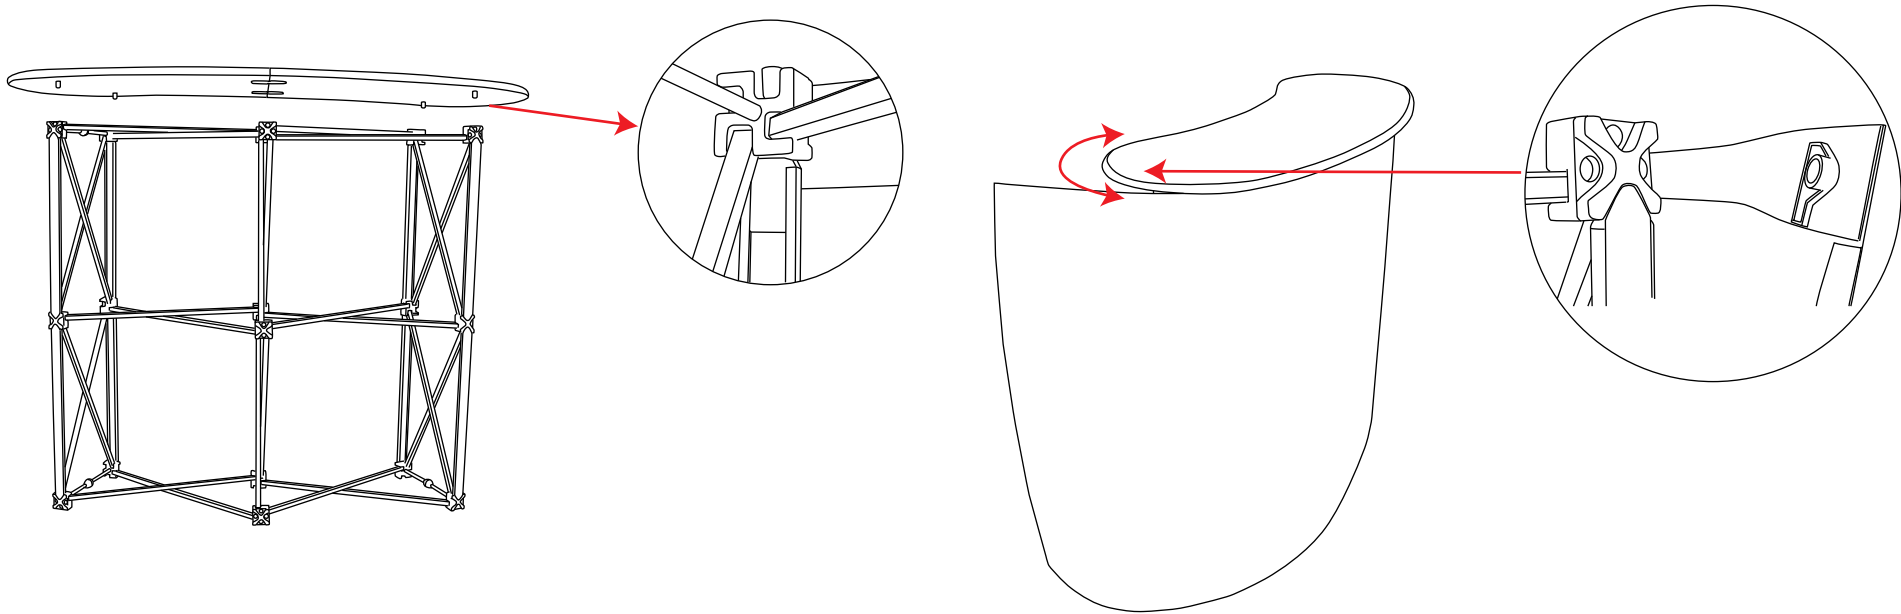

Pop up Counta

Visible Graphic Area: 950mm(h) x2060mm(w)
Recommended Graphic thickness: 440microns min

Pop up Counta

Shelf Layout

Pop up Counta

Graphic fixing