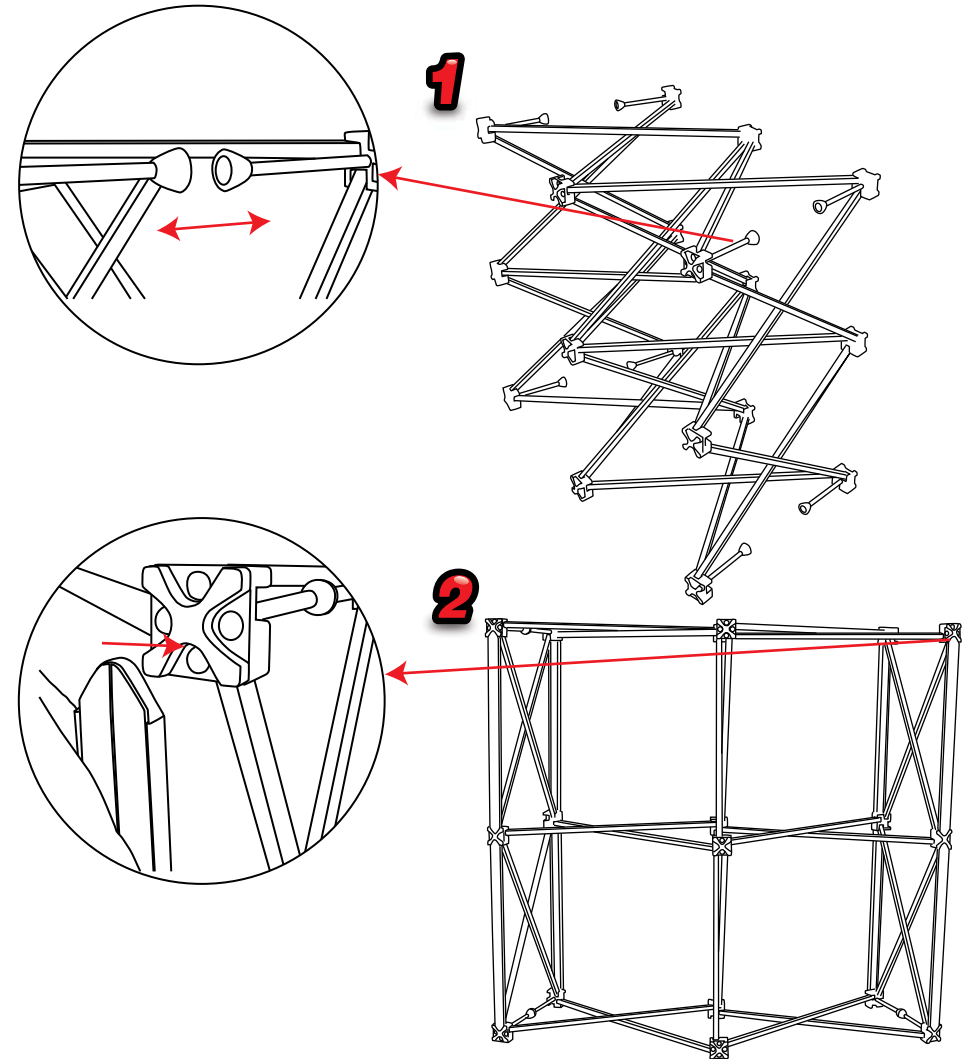

Pop up Counta

Visible Graphic Area: 950mm(h) x2060mm(w)
Recommended Graphic thickness: 440microns min

Pop up Counta

Shelf Layout

Pop up Counta

Graphic fixing