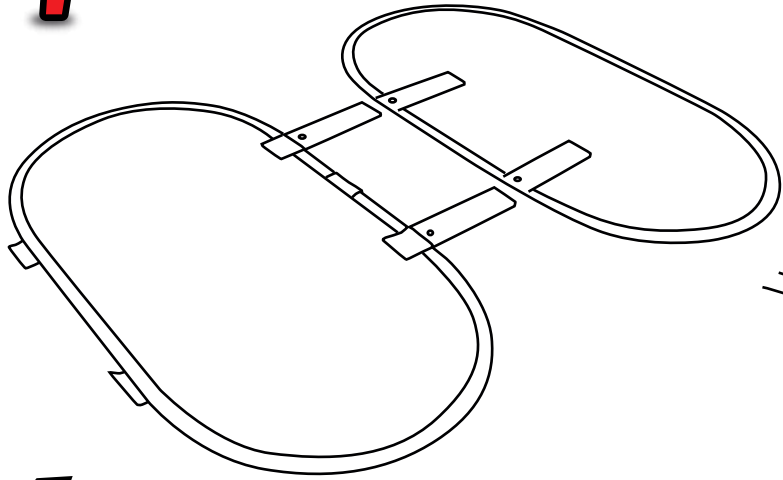

Stowaway

Attaching Graphic

kg
3.54
3.90
4.20

Visible graphic Area 1400 x 700 : 1326 (w) x 650 (h) mm
1700 x 850: 1602 (w) x 800 (h) mm
2000 x 1000: 1894.5 (w) x 950 (h) mm

Stowaway

1

2

3

4

5

x4 Ground pegs supplied