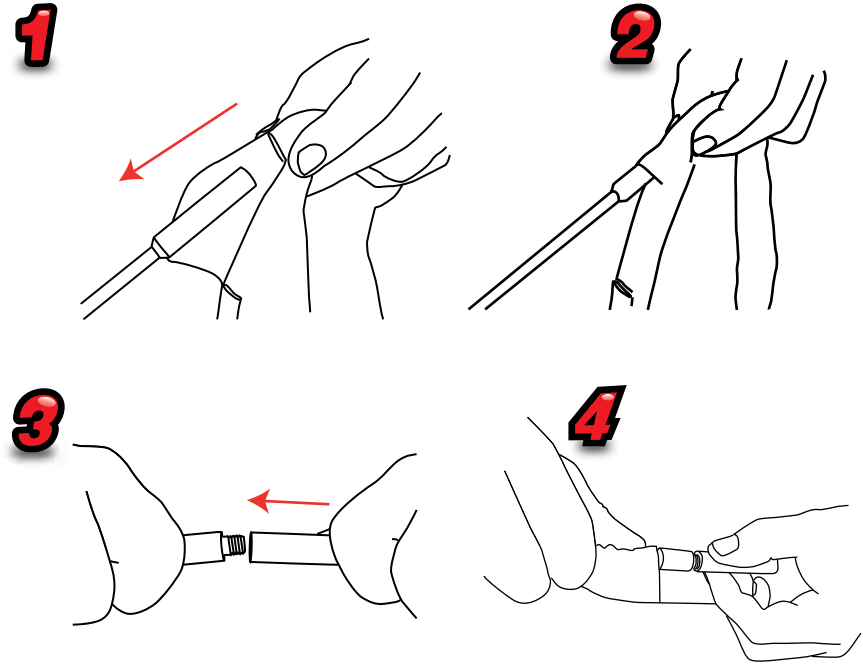

Stowaway

Attaching Graphic

kg
3.54
3.90
4.20

Visible graphic Area 1400 x 700 : 1326 (w) x 650 (h) mm
1700 x 850: 1602 (w) x 800 (h) mm
2000 x 1000: 1894.5 (w) x 950 (h) mm

Stowaway

1

2

3

4

5

x4 Ground pegs supplied