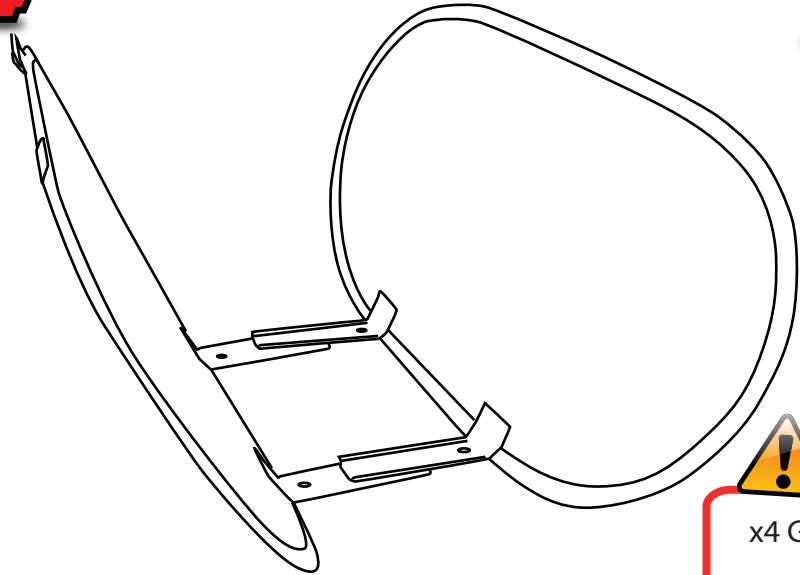

Stowaway

Attaching Graphic

kg
3.54
3.90
4.20

Visible graphic Area 1400 x 700 : 1326 (w) x 650 (h) mm
1700 x 850: 1602 (w) x 800 (h) mm
2000 x 1000: 1894.5 (w) x 950 (h) mm

Stowaway

1

2

3

4

5

x4 Ground pegs supplied