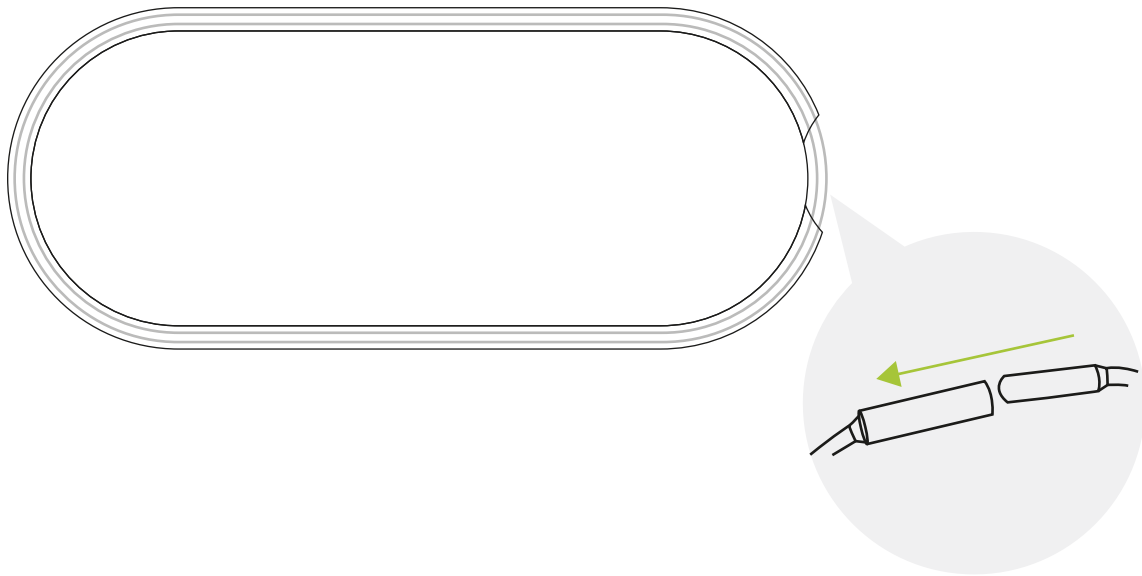

## Sizes Available

---

SMALL 1400 x 700mm

MEDIUM 1700 x 850mm

LARGE 2000 x 1000mm

## ASSEMBLY INSTRUCTIONS

Remove all products from packaging

1

Feed flexible pole through your graphic and secure

2

Secure velcro straps