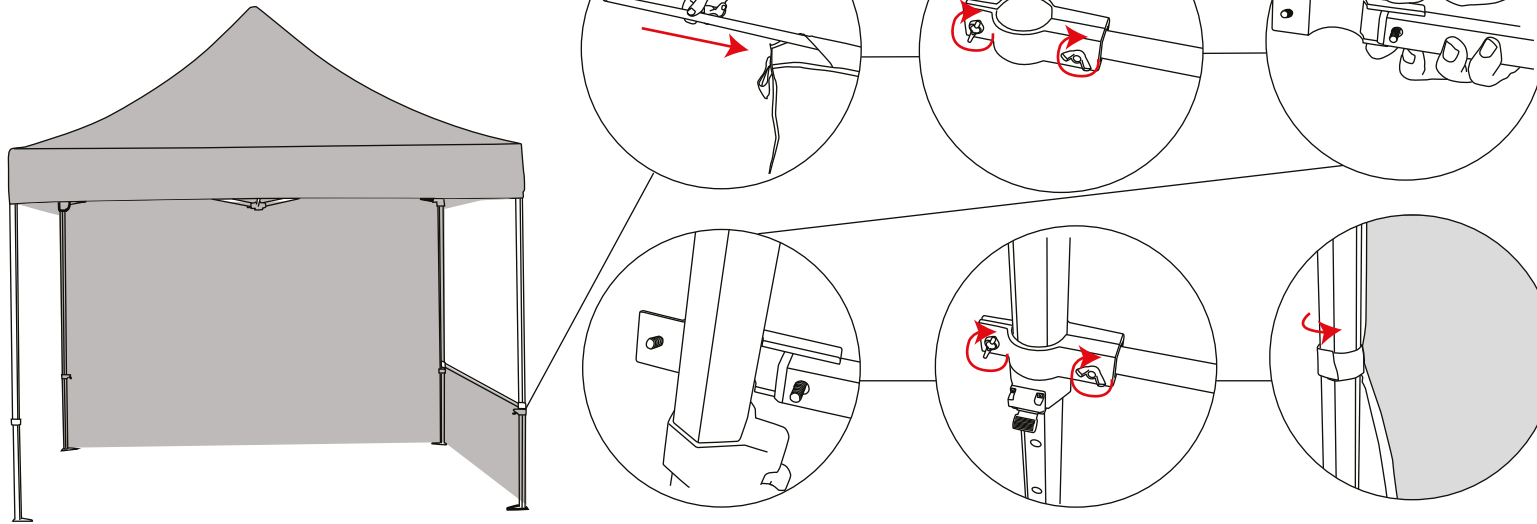

Zoom Tent

Hardware Dimension (mm):
3130/3215/3295/3355h x 2950w x 2950d

Half wall visible graphic size(mm):
775(h) x 2760(w)

Full wall visible graphic size(mm):
2100(h) x 2790(w)

Weight:
3x3 Tent 19kg - Tent Weight 7.5kg

Zoom Tent

3

4

5

6