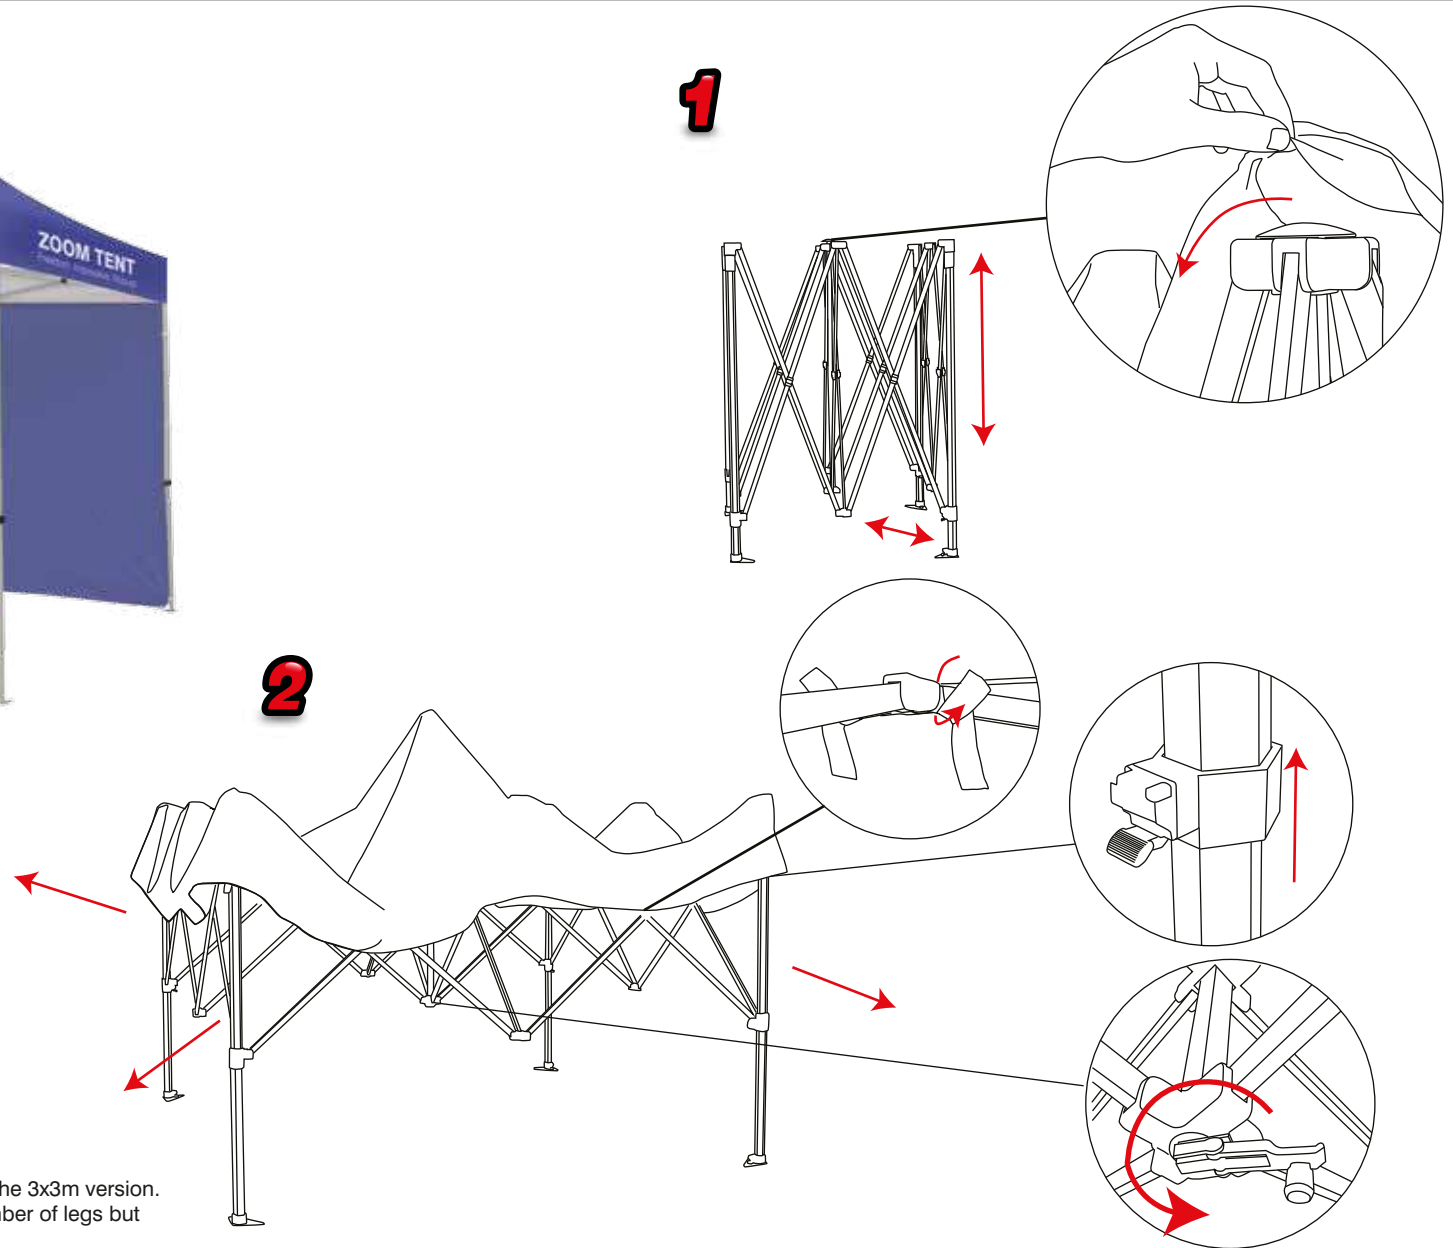

Zoom Tent

Hardware Dimension (mm):
3130/3215/3295/3355h x 2950w x 2950d

Half wall visible graphic size(mm):
775(h) x 2760(w)

Full wall visible graphic size(mm):
2100(h) x 2790(w)

Weight:
3x3 Tent 19kg - Tent Weight 7.5kg

Max Loading Weight:
40kg

Important note: These instructions are based on assembling the 3x3m version. Other size tents will have slightly different dimensions and number of legs but can still be assembled in the same way.

Zoom Tent

3

4

5

6