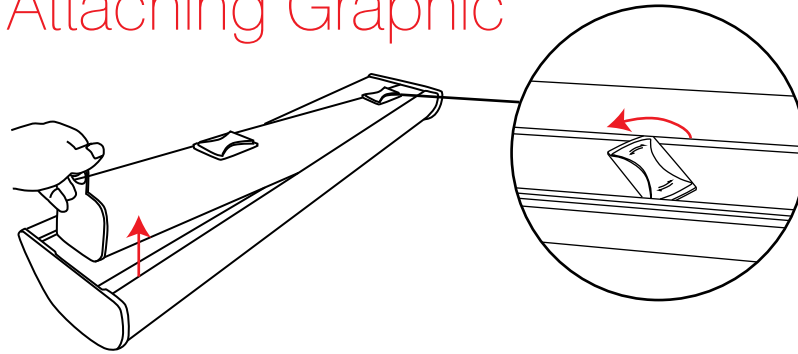

kg

850mm 4.92kg

Visible graphic Area: 850/1000mm (w) x 2000mm (h)
Reccommended Graphic Thickness: 225-400 microns

Attaching Graphic

1

2

3

1