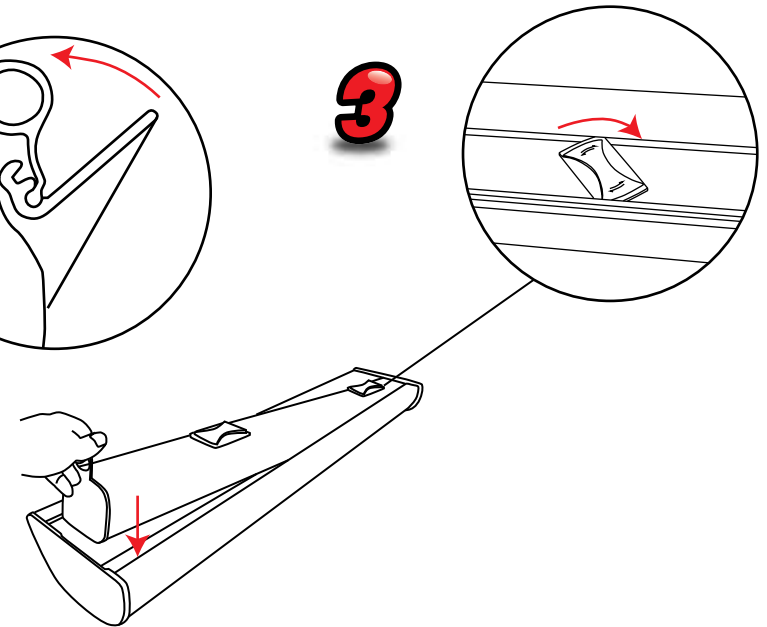

kg

850mm 4.92kg

Visible graphic Area: 850/1000mm (w) x 2000mm (h)
Reccommended Graphic Thickness: 225-400 microns

Attaching Graphic

1

2

3

1