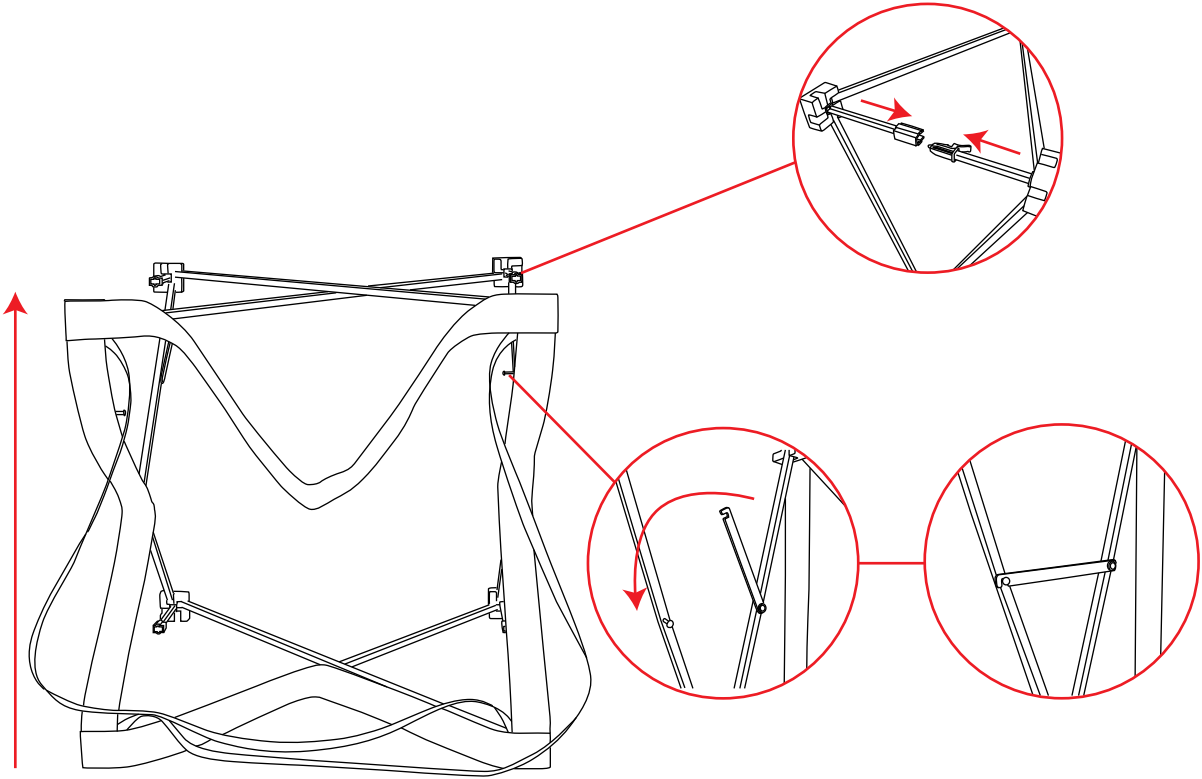

Hop up Counter

kg

8.7kg

⚠

Visible graphic Area: 995mm(h) x 1685mm(w)
Shelf Max Weight: 3kg
Load bearing: 15kg

Hop up Counter